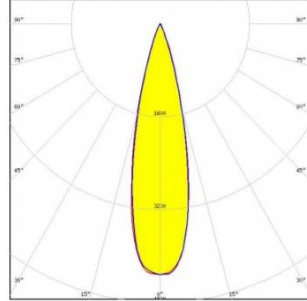

Beam Angle : 24°
Optik :24°