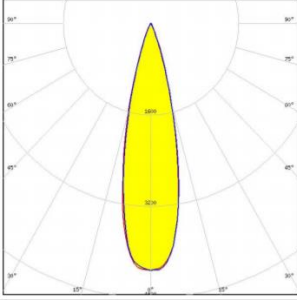

LIGHT DISTRIBUTION CURVE OPTIONS IŞIK DAĞILIM EĞRİSİ SEÇENEKLERİ

Beam Angle : 15°
Optik :15°