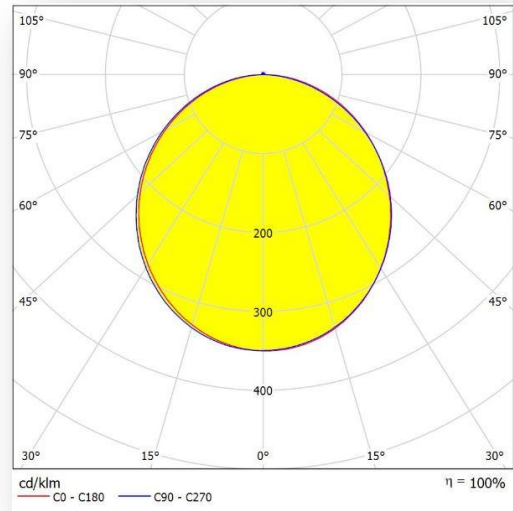

KEY SPECIFICATION ÖNEMLİ ÖZELLİKLER

Ideal for Modular Suspended Ceiling Systems with Clipin Mounting
Klipin montajlı metal asma tavan sistemleri için idealdir

ENEC Certificated LED Driver
ENEC Certifikalı LED sürücü

Recessed diffuser, dust and fly proof light
Gömme difüzör, toz ve sinek geçirmez ışık

Best L/Ş Performance
En iyi fiyat performans (Lümen)