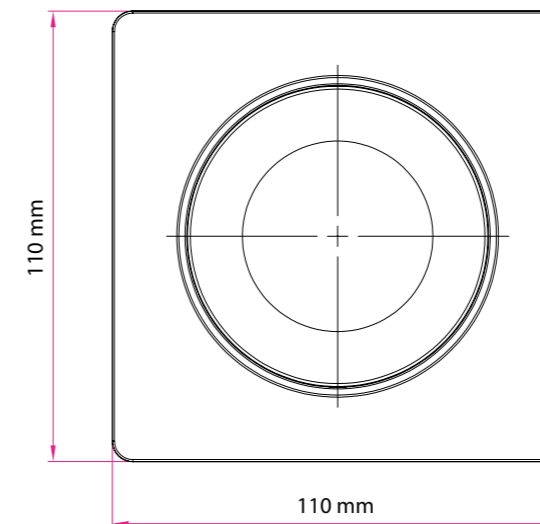

Technical Drawing

Body Color	White	Black	Optionel RAL			
Light Color	2700 Kelvin	3000 Kelvin	4000 Kelvin	5000 Kelvin	6500 Kelvin	
Applications	Offices	Hotels	Stores	Hospitals	Mall	Restaurants

5 Years WARRANTY!

IP44

CE

ISO 14001:2004

ISO 9001:2015

⏚

F