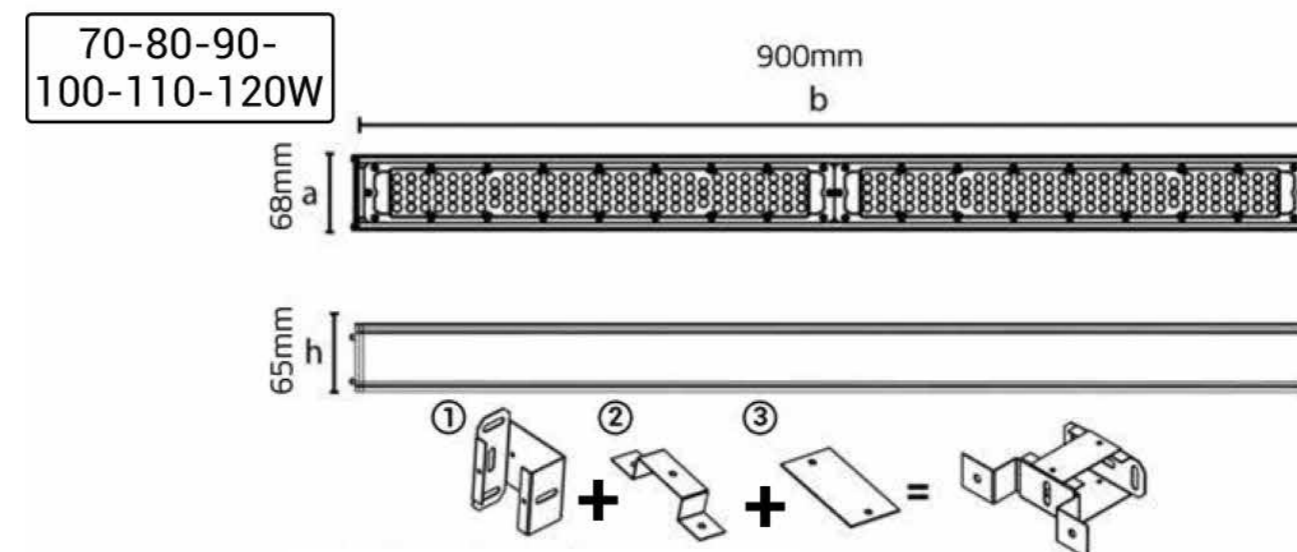

Technical Drawing