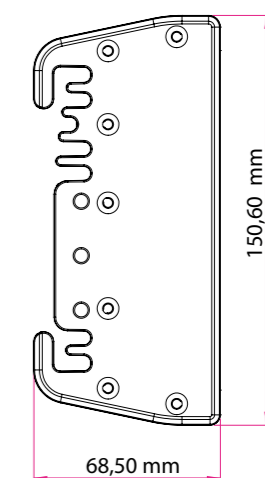

Technical Drawing

5 Years WARRANTY!

IP65

IP66

CE

ISO 14001:2004

ISO 9001:2015