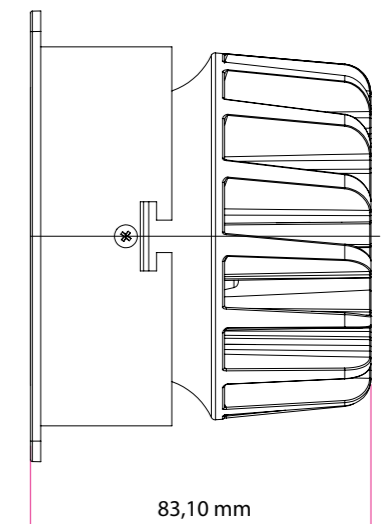

Technical Drawing

Body Color	White	Black	Optionel RAL			
Light Color	2700 Kelvin	3000 Kelvin	4000 Kelvin	5000 Kelvin	6500 Kelvin	
Applications	Offices	Hotels	Stores	Hospitals	Mall	Restaurants

5 Years WARRANTY!

IP44

CE

ISO 14001:2004

ISO 9001:2015

⏚

F