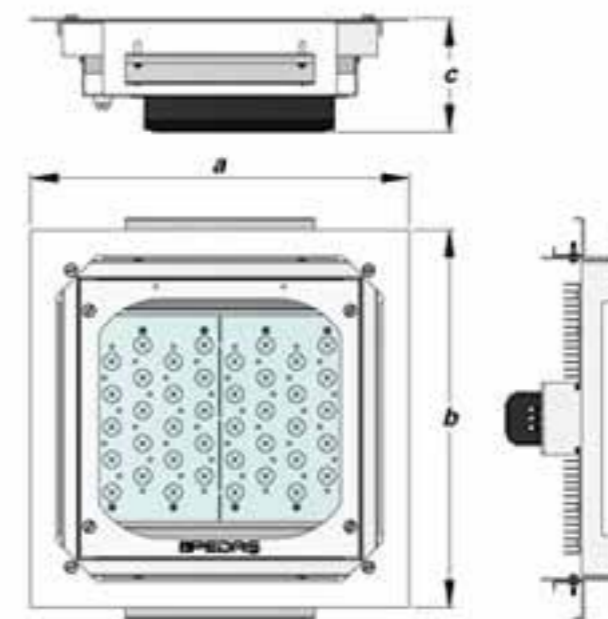

Technical Drawing

5 Years WARRANTY!

IP65

IP66

CE

ISO 14001:2004

ISO 9001:2015