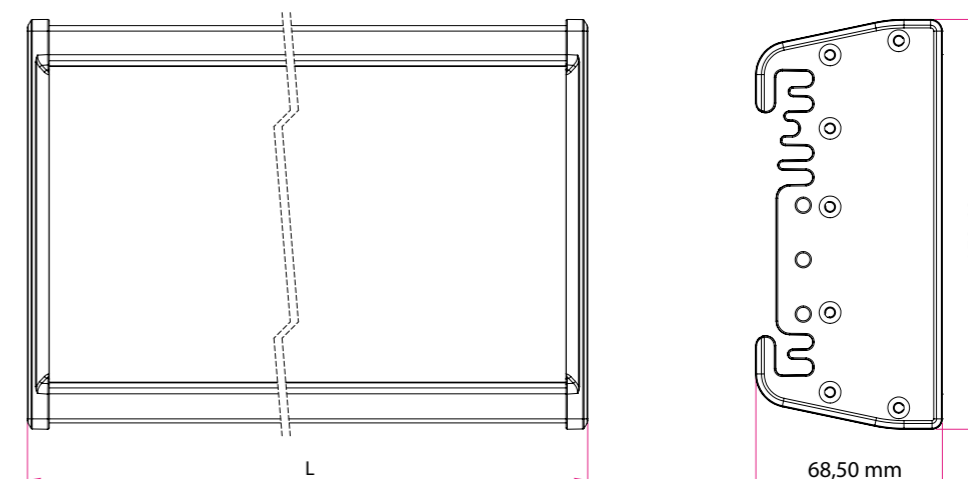

Technical Drawing

5 Years WARRANTY!

IP65

IP66

CE

ISO 14001:2004

ISO 9001:2015