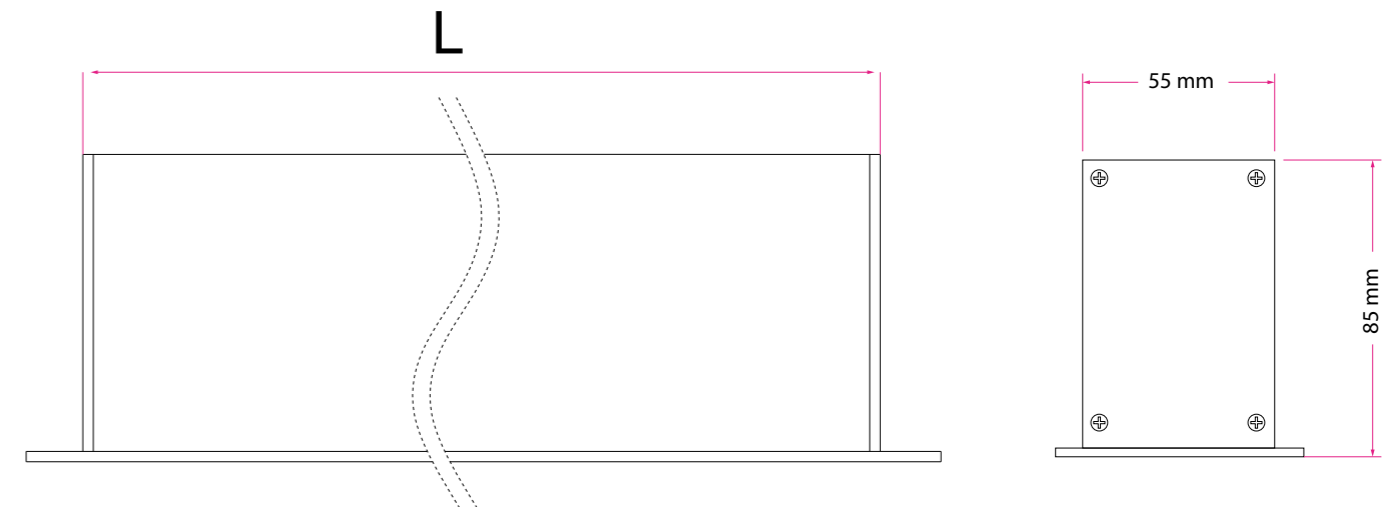

5 Years WARRANTY!

IP44

CE

ISO 14001:2004

ISO 9001:2015