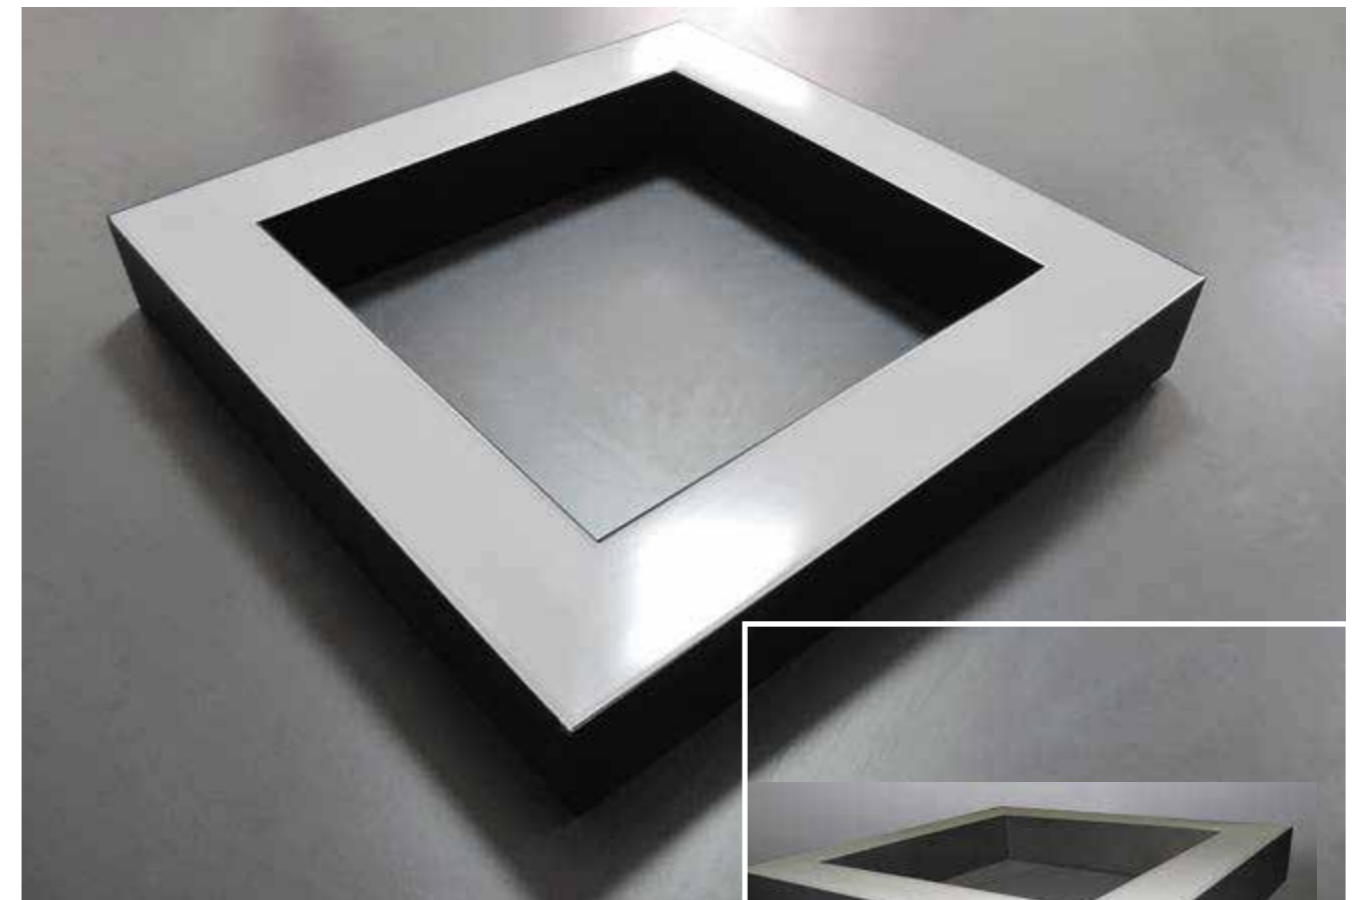

iMet SQ

Hollow Pendant Lighting

PHYSICAL PROPERTIES

Body	Electrostatic Powder Coated Alluminium Extrusion Body	(CRI) Color Rendering Index	> 80	Fixtures Power	54 Watt
LED	Hight Efficient Midpower	PF (Power Factor)	> 90	Fixtures Lumen	5221 Lm
Output Angle Options	130°	Operating Voltage Input Range	220~240 Volt AC	Fixtures Efficiency	min 97 Lm/W (6500 K)
Diffuser	Opal Diffuser	LED Life	60.000 Hour	Protection (IP) Class	IP 44
Hole Diameter	Surface Mounted	Body Color RAL Code	RAL 9005 - RAL 9016	Warranty Period	5 Years

Product Features: The product can only sell with the standard ON/OFF application. Voltage range: 100 ~ 305 VAC, 142 ~ 431 VDC continuous use; 320 VAC 24 Hours of use, 360 VAC 1 Hour use. 1-10 V Dimmable, DALI Driver and Emergency Kit can be applied. High permeability opal diffuser was used. Suitable for connection of external type motion sensor.

OTHER OPTIONS

	Fixtures Power	LED Lumen	Luminaire Lumen	Luminaire Efficiency	Dimention(mm)	Box Content	Weight (kg)
50 Watt	54 W	6,526 Lm	5,221 Lm	min 97 Lm/W	600x600x90	1	4,8
70 Watt	71 W	8,609 Lm	6,887 Lm	min 97 Lm/W	750x750x90	1	6,0
90 Watt	88 W	10,670 Lm	8,536 Lm	min 97 Lm/W	900x900x90	1	7,2
140 Watt	140 W	16,975 Lm	13,580 Lm	min 97 Lm/W	1250x1250x90	1	15,2

Body Color	White	Black	Optionel RAL			
Light Color	2700 Kelvin	3000 Kelvin	4000 Kelvin	5000 Kelvin	6500 Kelvin	
Applications	Offices	Hotels	Stores	Hospitals	Mall	Restaurants

Technical Drawing

5 Years WARRANTY!

IP44

CE

ISO 14001:2004

ISO 9001:2015