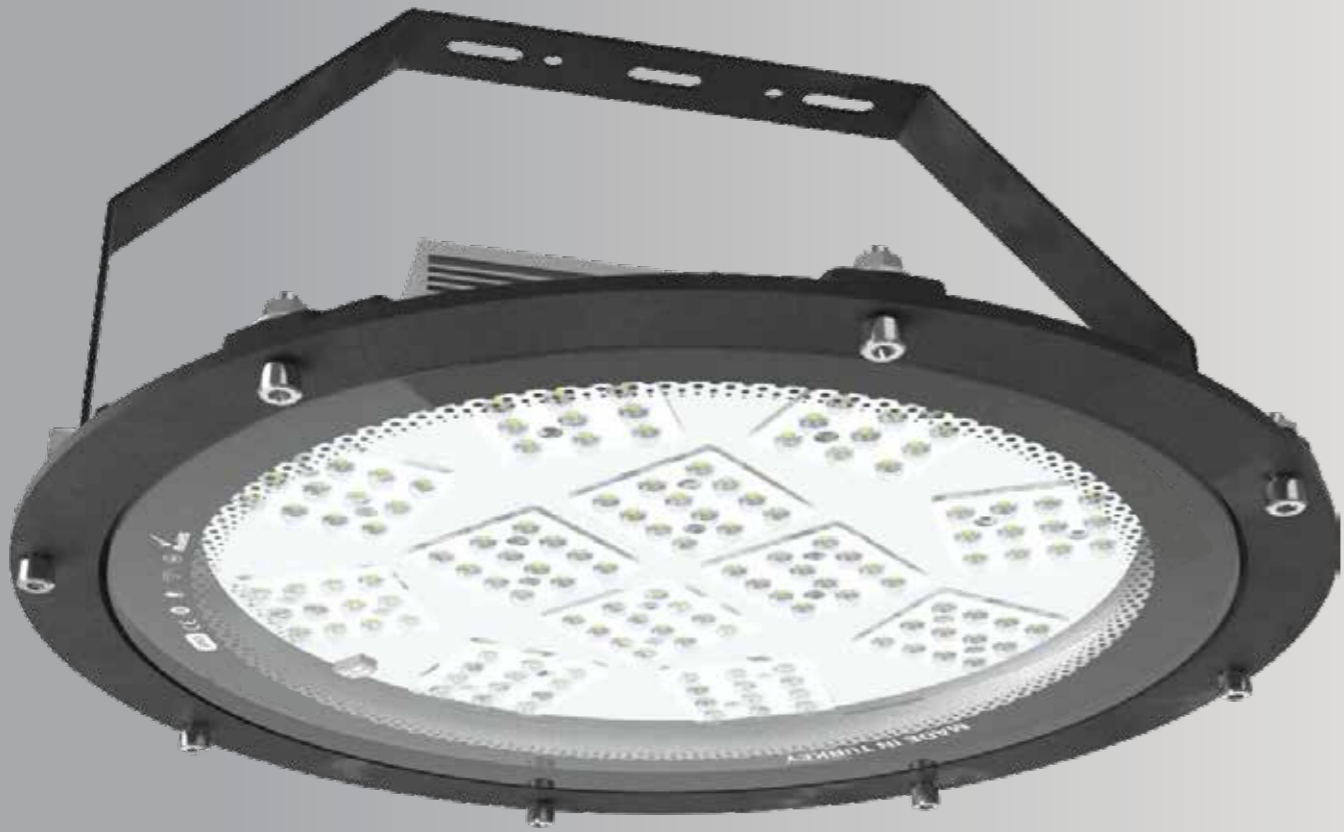

FotSky

High Ceiling and Workshop Fixtures

PHYSICAL PROPERTIES

Body	Alluminium Casting	(CRI) Color rendering index	> 80	Fixtures Power	110 Watt
LED	Hight Efficient Midpower LED	PF (Power Factor)	> 95	Fixtures Lumen	13.640 Lm
Output angle Options	135°	Operating Voltage input range	100~305 Volt AC	Fixtures Efficiency	min 124 Lm/W (4000K)
Diffuser	High Permeability, Shockproof Tempered Glass	LED Life	60.000 Hour	Protection (IP) Class	IP 65 - IP 66
Hole Diameter	Ø 342	Body Color RAL Code	RAL 9005	Warranty Period	5 Years

Product Features: Body: Aluminum Casting Gasket: Polyurethane casting / Epiden Led: Mid Power PCB: High Conductivity PCB. Optics: PMMA & PC LENS Glass: Tempered Glass

OTHER OPTIONS

	Fixtures Power	Luminaire Lumen	Luminaire Efficiency	Dimension(mm) (including linkage parts)	Box Content	Weight (kg)
110 Watt	110 W	13.640 Lm	124 lm/w | 4000 K	372x195	2	2,4
110 Watt	110 W	13.640 Lm	124 lm/w | 6500 K	372x195	2	4,55
150 Watt	150 W	18.600 Lm	124 lm/w | 4000 K	372x195	2	5,25
150 Watt	150 W	18.600 Lm	124 lm/w | 6500 K	372x195	2	5,25

Body Color	Black						
Light Color	2700 Kelvin	3000 Kelvin	4000 Kelvin	5000 Kelvin	6500 Kelvin		
Applications	Warehouses	Factories	Building Surroundings	Parks and Garden	high ceiling	Airports	Car Parks