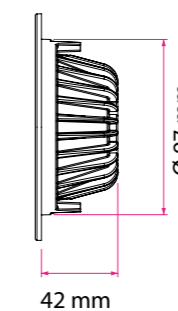

Technical Drawing