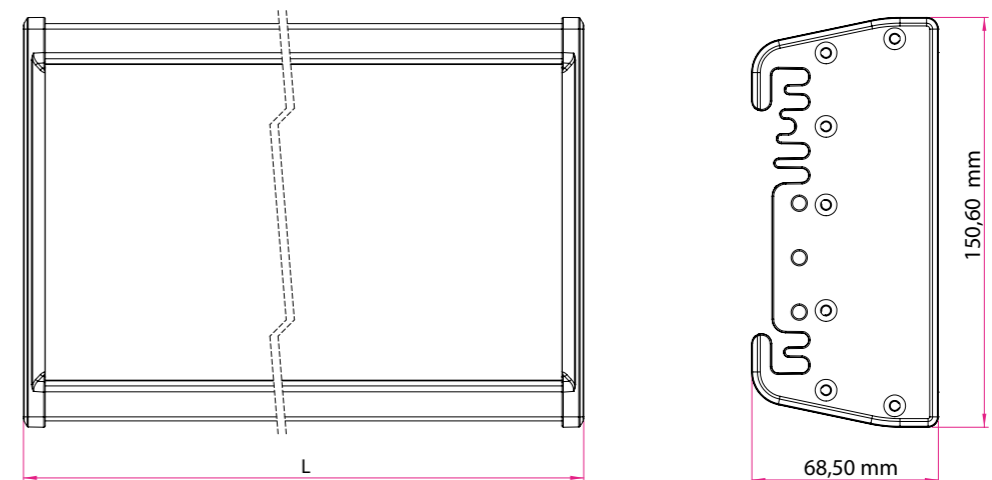

5 Years WARRANTY!

IP65

IP66

CE

ISO 14001:2004

ISO 9001:2015