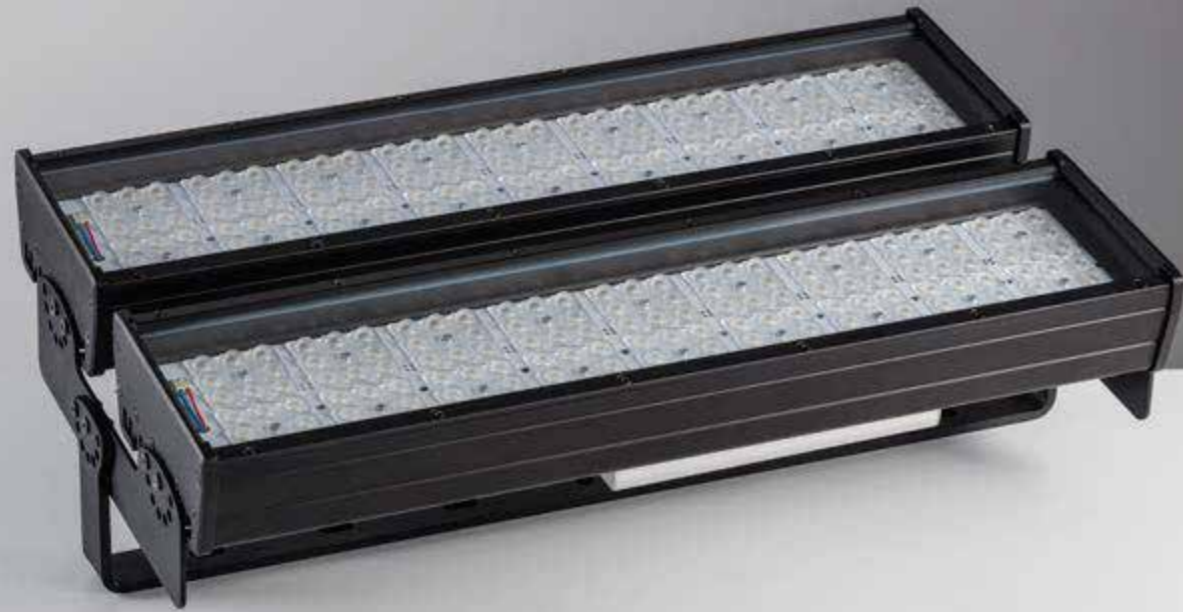

Bonus Duo

High / Low Ceiling Fixture