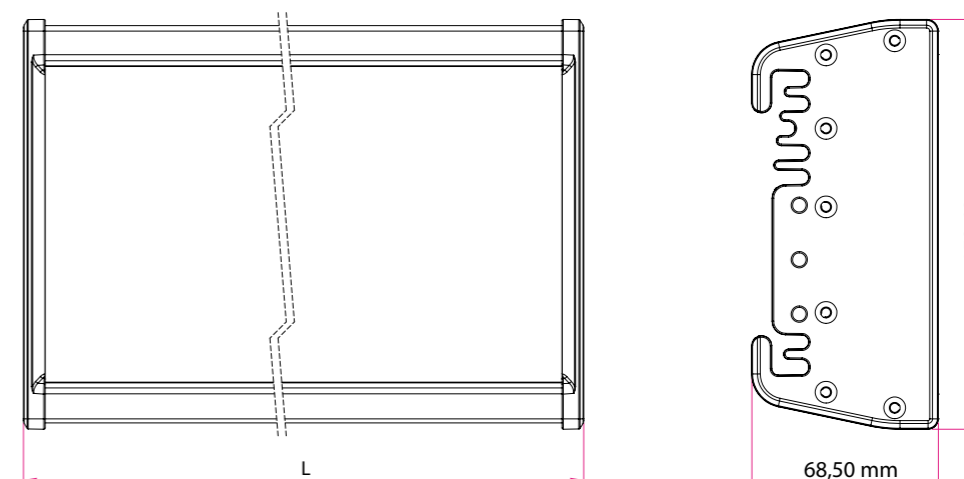

5 Years WARRANTY!

IP65

IP66

CE

ISO 14001:2004

ISO 9001:2015