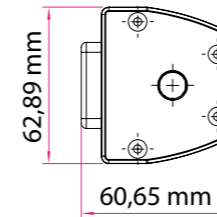

Technical Drawing