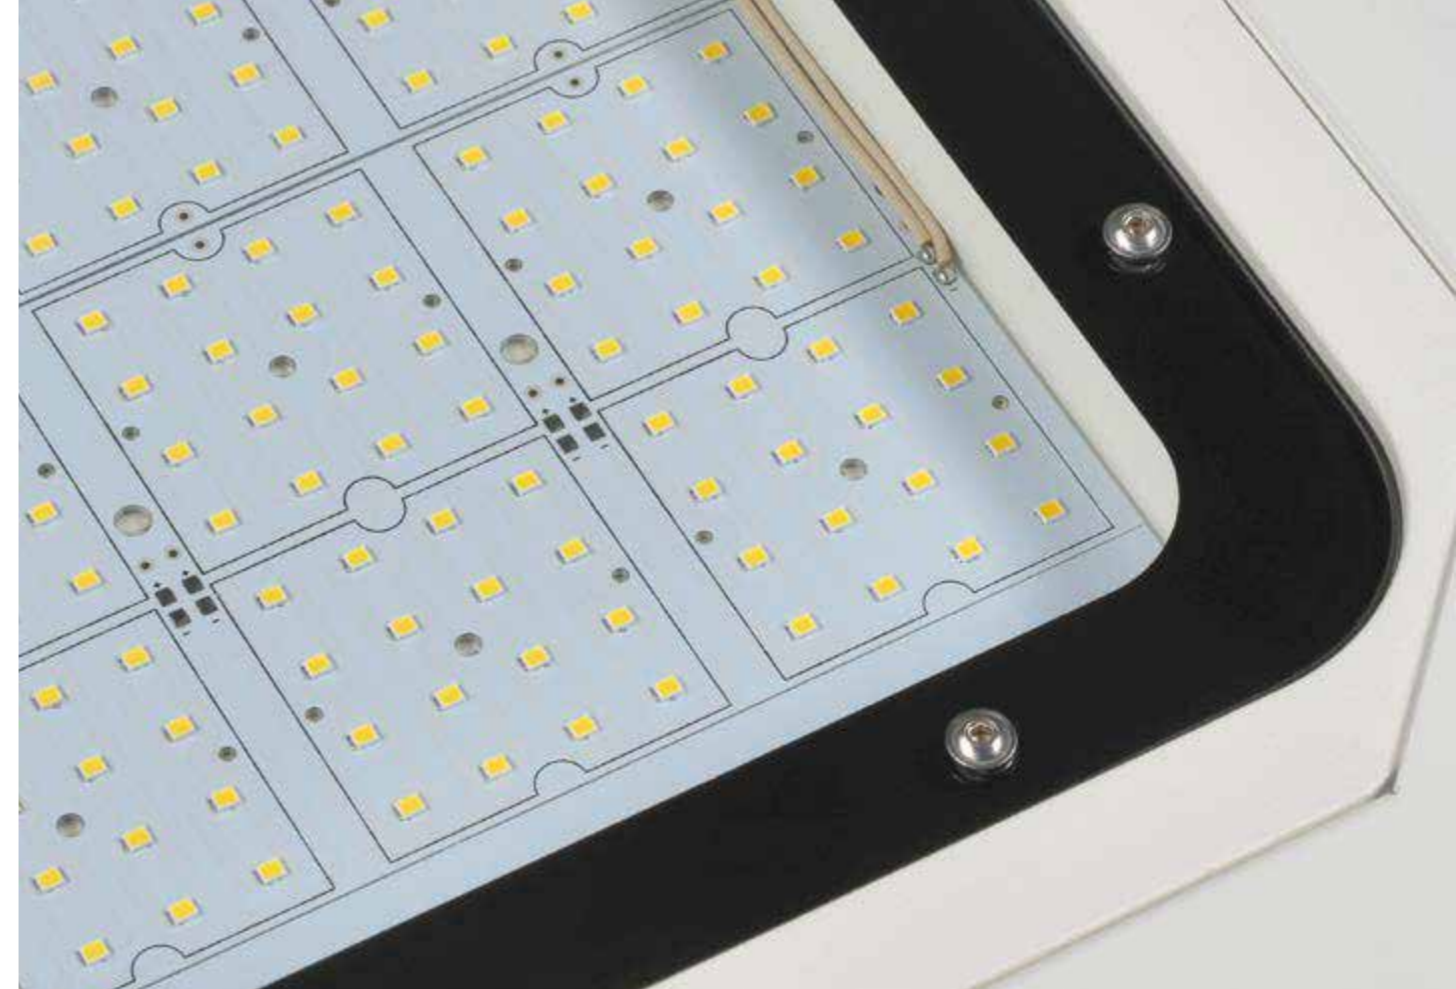

Kanopy Kanopy

PHYSICAL PROPERTIES

Body	Electrostatic Powder Coated	(CRI) Color Rendering Index	> 80	Fixtures Power	105 Watt
LED	High Efficient Midpower LED	PF (Power Factor)	> 90	Fixtures Lumen	13.996 Lm
Output Angle Options	30°-60°-90°-120°	Operating Voltage Input Range	100~305 Volt AC	Fixtures Efficiency	min 133 Lm/W (6500 K)
Diffuser	High Permeability, Shockproof Tempered Glass	LED Life	60.000 Hour	Protection (IP) Class	IP 65
Hole Diameter	350x350 mm	Body Color RAL Code	RAL 9016	Warranty Period	5 Years

Product Features: The product can only sell with the standard ON/OFF application. Voltage range: 100 ~ 305 VAC, 142 ~ 431 VDC continuous use; 320 VAC 24 Hours of use, 360 VAC 1 Hour use. 1-10 V Dimmable, DALI Driver and Emergency Kit can be applied. High Efficient has a reflector. Cob LED is used. High permeability, impact resistant tempered glass is used. Silicone gasket.

OTHER OPTIONS

	Fixtures Power	Luminaire Lumen	Luminaire Efficiency	Dimension(mm)	Box Content	Weight (kg)
100 Watt	105 W	13.996 Lm	min 133 Lm/W	490x490x100	1	7
120 Watt	116 W	15.000 Lm	min 129 Lm/W	490x490x100	1	7

Body Color	White	Black	Optional RAL		
Light Color	2700 Kelvin	3000 Kelvin	4000 Kelvin	5000 Kelvin	6500 Kelvin
Applications	Warehouses	Factories	High Ceiling	Gass Stations	

Technical Drawing

5 Years WARRANTY!

IP65

CE

ISO 14001:2004

ISO 9001:2015