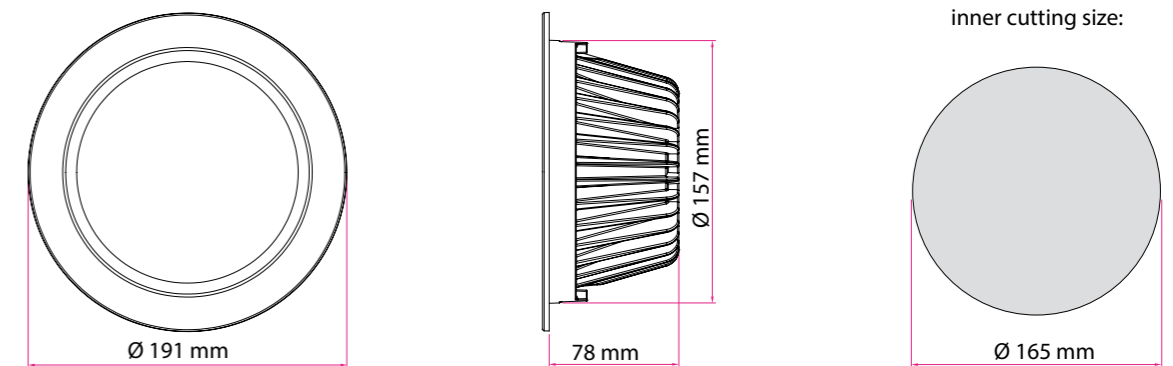

NesSirius

6 Inch Downlight

PHYSICAL PROPERTIES

Body	Electrostatic Powder Coated Alluminium Injection Body	(CRI) Color Rendering Index	> 80	Fixtures Power	16 Watt
LED	Hight Efficient Midpower	PF (Power Factor)	> 90	Fixtures Lumen	1.600 Lm
Output Angle Options	130°	Operating Voltage Input Range	220~240 Volt AC	Fixtures Efficiency	min 100 Lm/W (6500 K)
Diffuser	Opal Diffuser	LED Life	60.000 Hour	Protection (IP) Class	IP 44
Hole Diameter	Ø 165 mm	Body Color RAL Code	RAL 9005 - RAL 9016	Warranty Period	5 Years

Product Features: The product can only sell with the standard ON/OFF application. Voltage range: 100 ~ 305 VAC, 142 ~ 431 VDC continuous use; 320 VAC 24 Hours of use, 360 VAC 1 Hour use. 1-10 V Dimmable, DALI Driver and Emergency Kit can be applied. High permeability opal diffuser was used.

OTHER OPTIONS

	Fixtures Power	Luminaire Lumen	Luminaire Efficiency	Dimention(mm)	Hole Diameter	Box Content	Weight (kg)
18 Watt	16 W	1.600 Lm	min 100 Lm/W	Ø 190x85	Ø 165	1	0,6

Body Color	White	Black	Optional RAL			
Light Color	2700 Kelvin	3000 Kelvin	4000 Kelvin	5000 Kelvin	6500 Kelvin	
Applications	Offices	Hotels	Stores	Hospitals	Mall	Restaurants

Technical Drawing