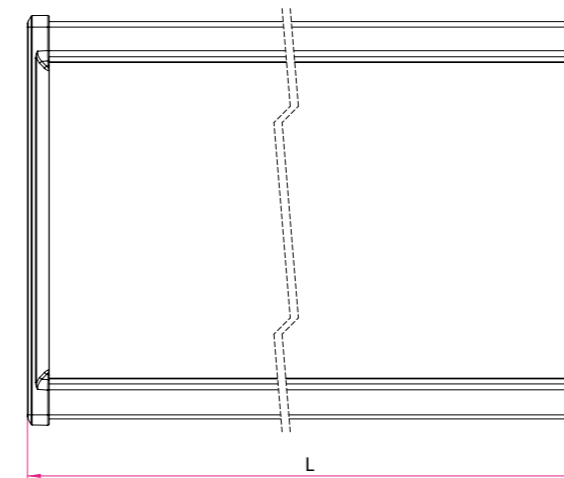

Technical Drawing

5 Years WARRANTY!

IP65

IP66

CE

ISO 14001:2004

ISO 9001:2015