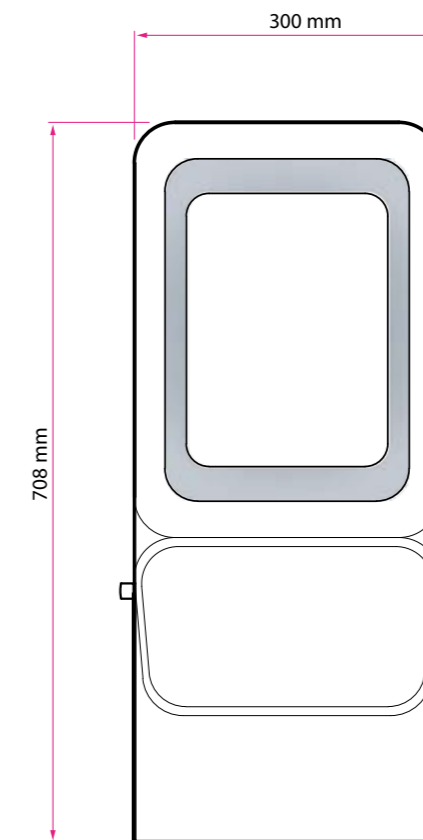

5 Years WARRANTY!

IP66

CE

ISO 14001:2004

ISO 9001:2015