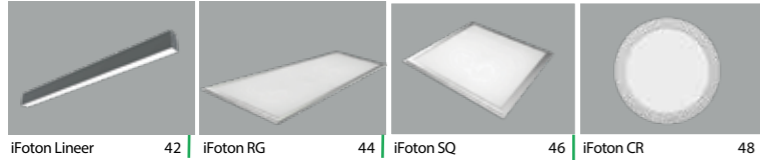

Smart Lighting