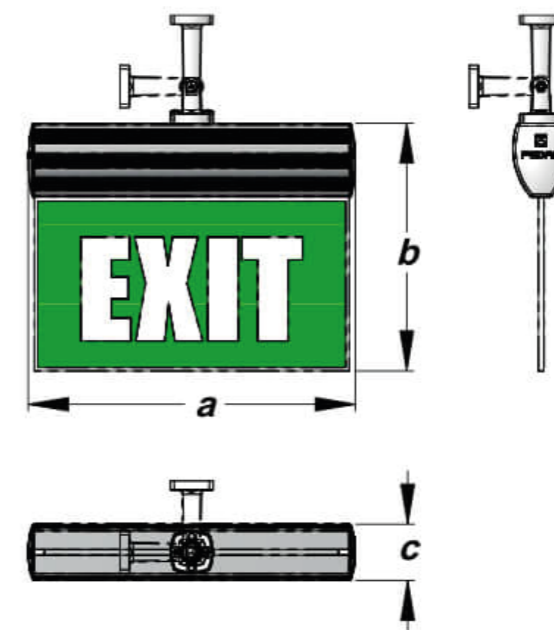

Technical Drawing

Light Color	2700 Kelvin	3000 Kelvin	4000 Kelvin	5000 Kelvin	6500 Kelvin
Applications	Warehouses	Factories	high ceiling	Airports	

5 Years WARRANTY!

IP65

IP66

CE

ISO 14001:2004

ISO 9001:2015