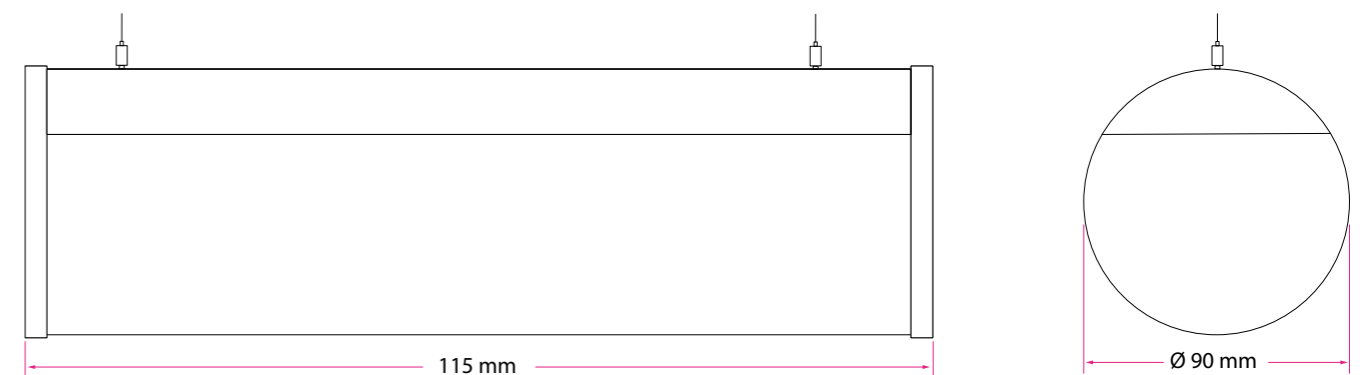

5 Years
WARRANTY!

IP44

CE

ISO
14001:2004

ISO
9001:2015