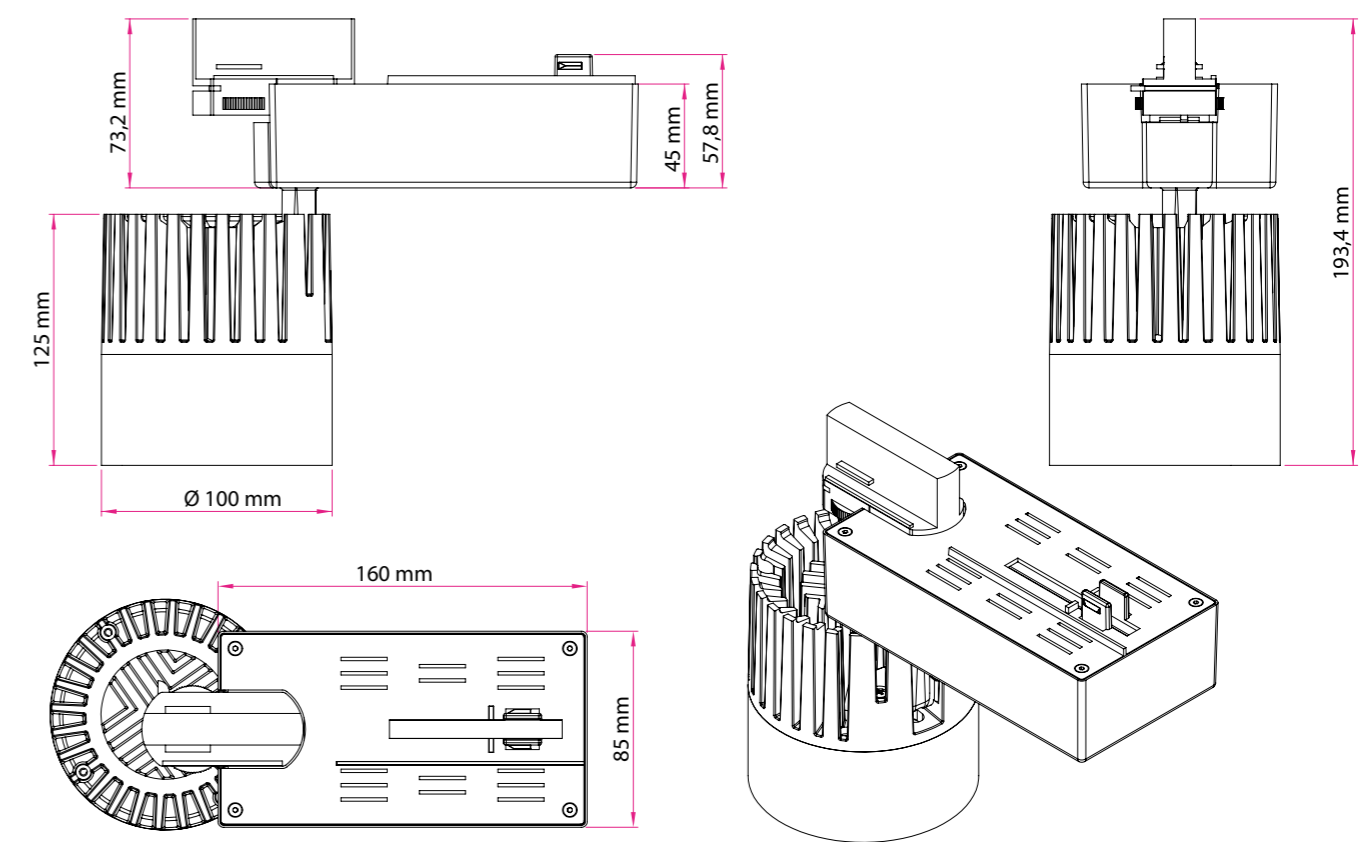

Technical Drawing

5 Years WARRANTY!

IP44

CE

ISO 14001:2004

ISO 9001:2015

⏚

F