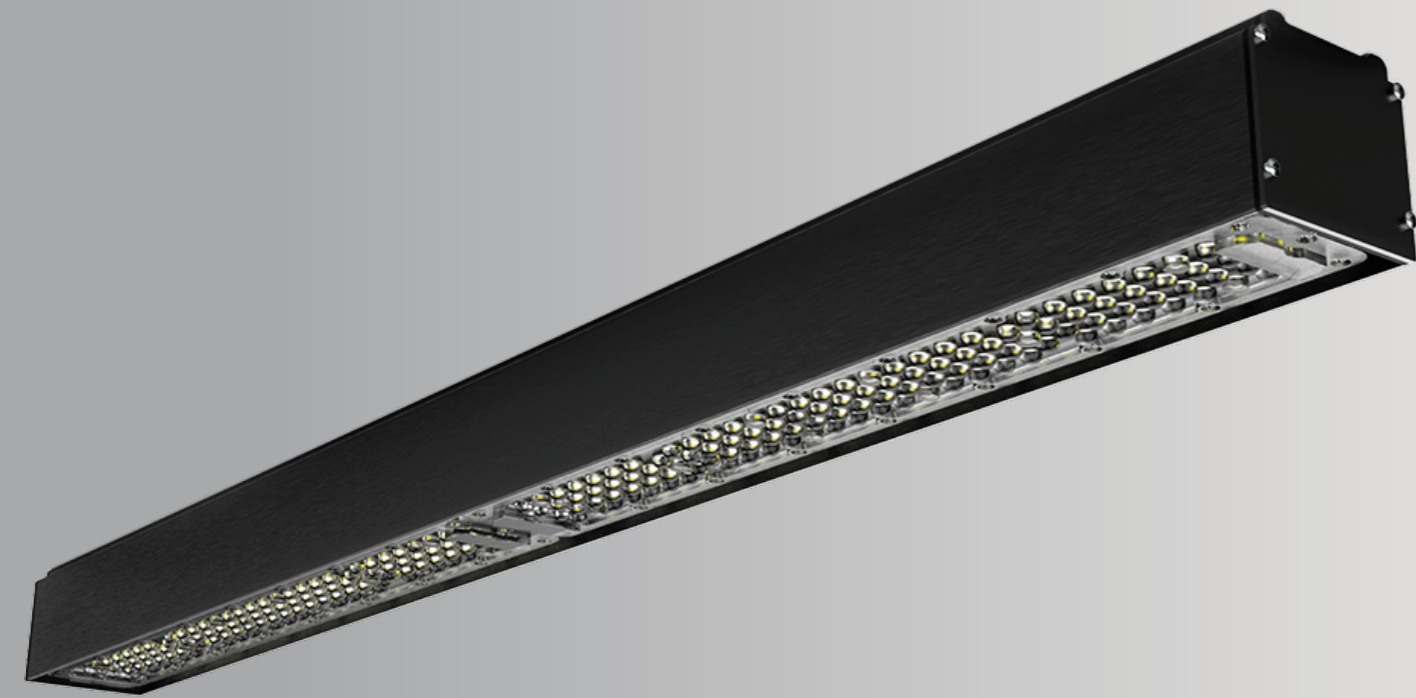

Lambdon

High / Low Ceiling Fixture

PHYSICAL PROPERTIES

Body	Alluminium Injection	(CRI) Color rendering index	> 80	Fixtures Power	110 Watt
LED	Hight Efficient Midpower LED	PF (Power Factor)	> 95	Fixtures Lumen	13.640 Lm
Output angle	170°	Operating Voltage input range	198~265 Volt AC	Fixtures Efficiency	min 124 Lm/W (4000K)
Diffuser	High Permeability, Shockproof Tempered Glass	LED Life	60.000 Hour	Protection (IP) Class	IP 40 - IP 66
Hole Diameter		Body Color RAL Code	RAL 9005	Warranty Period	5 Years

OTHER OPTIONS

	Fixtures Power	Luminaire Lumen	Luminaire Efficiency	Dimention(mm) (including linkage parts)	Box Content	Weight (kg)
70 Watt	70 W	10.360 Lm	148 lm/w | 2700-6500K	65x68x900	1	2,94
80 Watt	80 W	11.520 Lm	144 lm/w | 2700-6500K	65x68x900	1	2,94
90 Watt	90 W	12.600 Lm	140 lm/w | 2700-6500K	65x68x900	1	2,94
100 Watt	100 W	14.012 Lm	140 lm/w | 2700-6500K	65x68x900	1	2,94
110 Watt	110 W	15.412 Lm	140 lm/w | 2700-6500K	65x68x900	1	2,94
120 Watt	120 W	16.822 Lm	140 lm/w | 2700-6500K	65x68x900	1	2,94

Body Color	Black						
Light Color	2700 Kelvin	3000 Kelvin	4000 Kelvin	5000 Kelvin	6500 Kelvin		
Applications	Warehouses	Factories	Building Surroundings	Parks and Garden	high ceiling	Airports	Car Parks

Technical Drawing