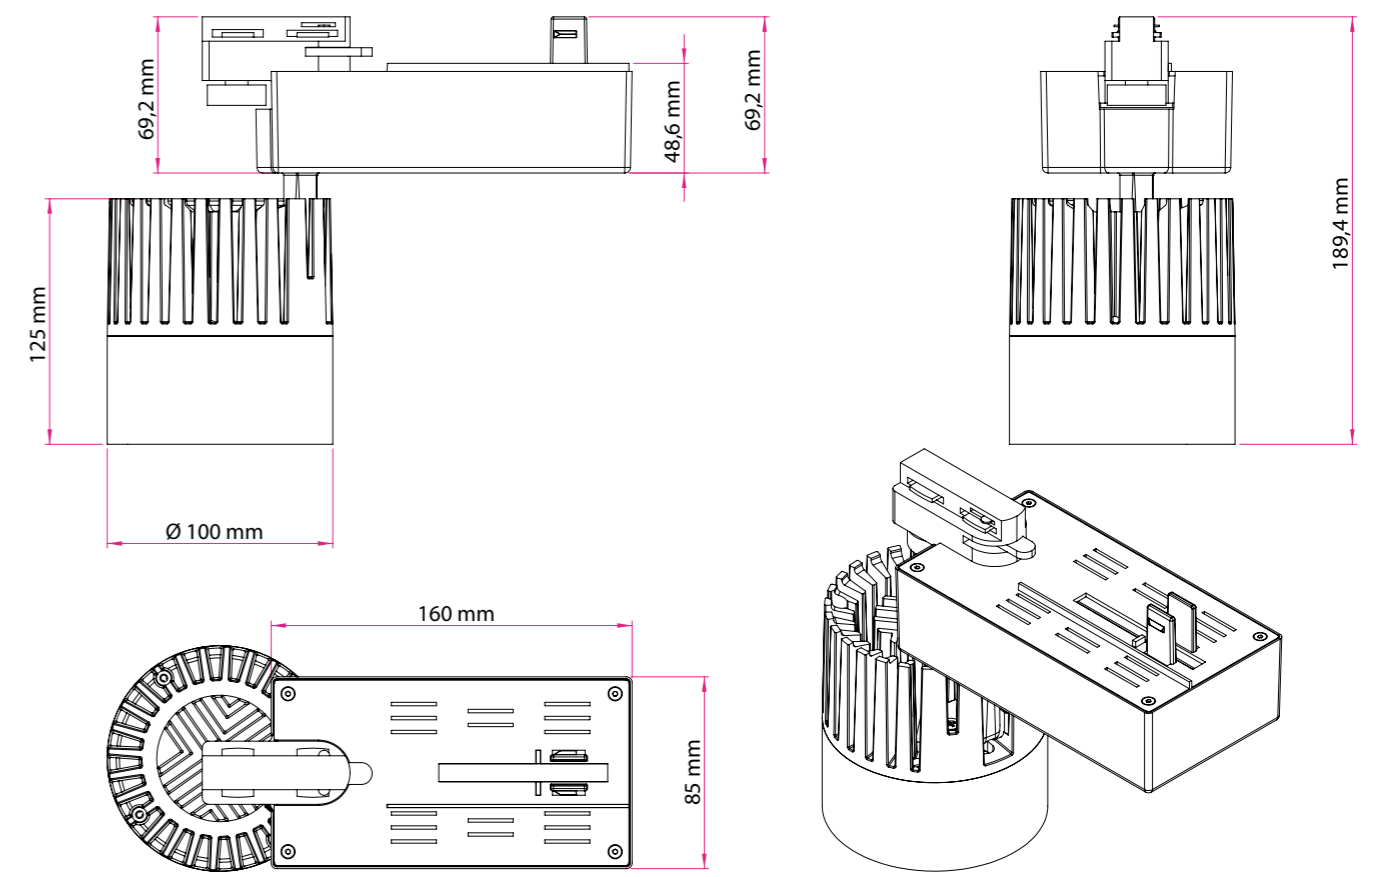

Technical Drawing

5 Years WARRANTY!

IP44

CE

ISO 14001:2004

ISO 9001:2015

⏚

F