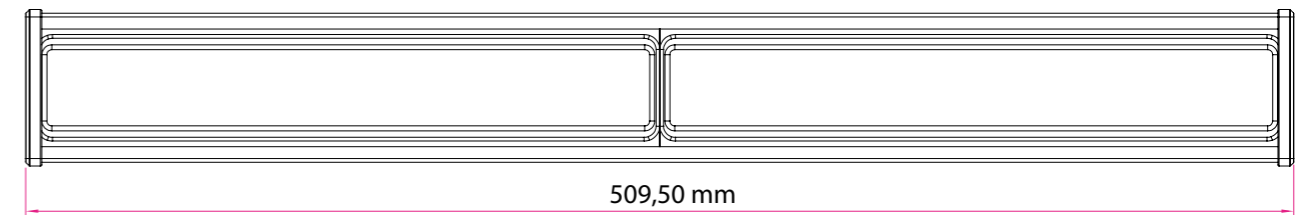

Technical Drawing