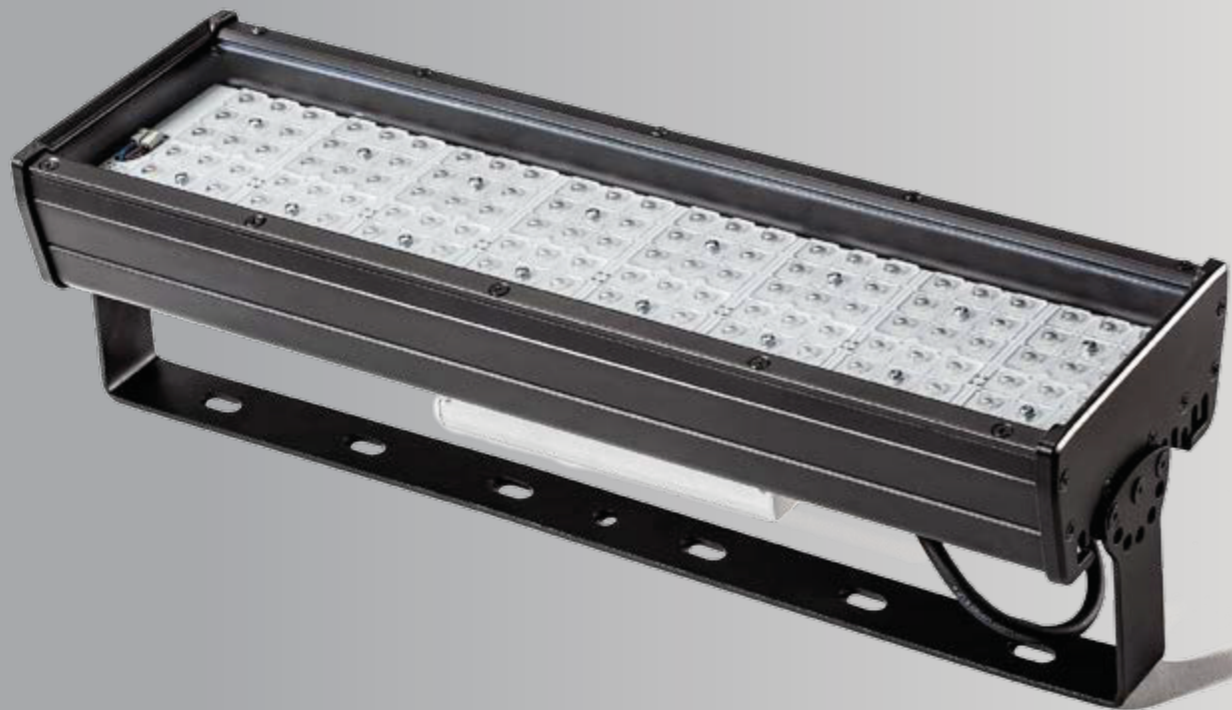

Bonus 8 MP

High / Low Ceiling Fixture