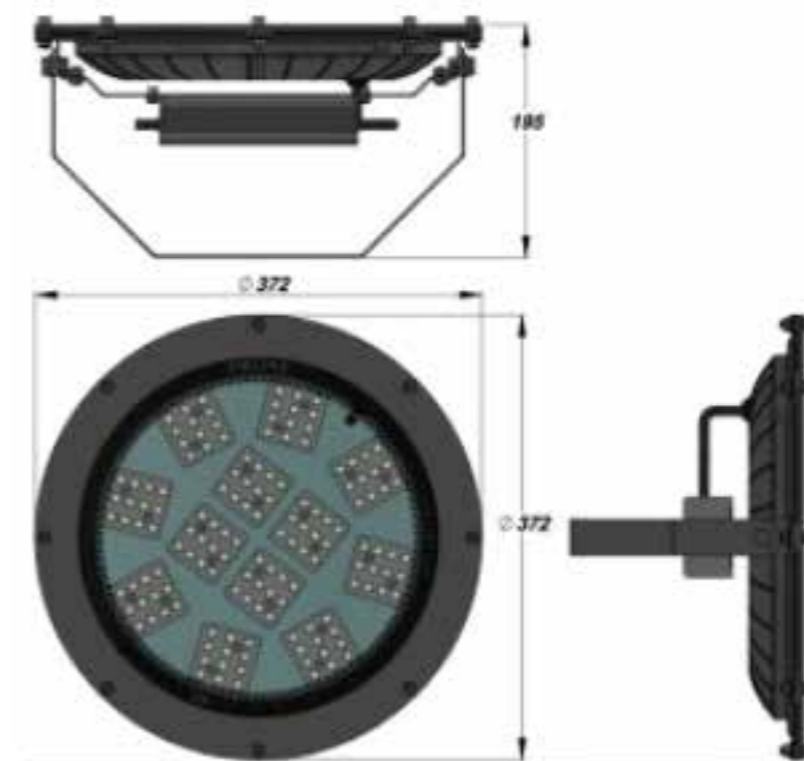

Technical Drawing

5 Years WARRANTY!

IP65

IP66

CE

ISO 14001:2004

ISO 9001:2015