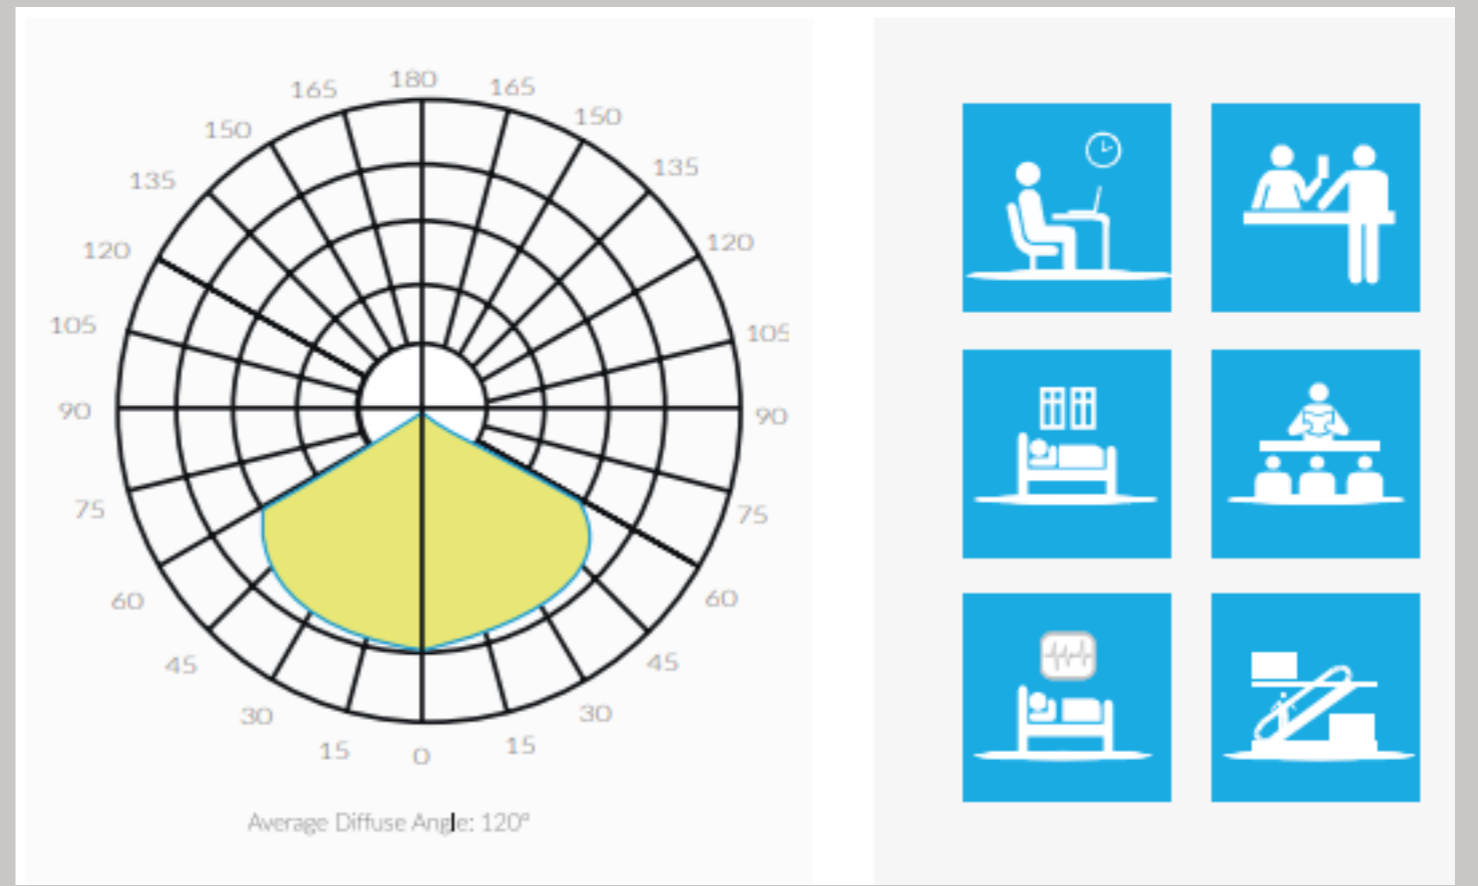

iFoton Linear

Smart and Healty LED Lighting Panels

PHYSICAL PROPERTIES

Body	Electrostatic Powder Coated Alluminium Ekstruzyon Body	(CRI) Color Rendering Index	> 80	Fixtures Power	18 Watt
LED	Hight Efficient Midpower	PF (Power Factor)	> 93	Fixtures Lumen	2.200 Lm
Output Angle Options	120°	Operating Voltage Input Range	100~305 Volt AC	Fixtures Efficiency	min 100 Lm/W 4000- 6500 K
Diffuser	Opal Diffuser	LED Life	60.000 Hour	Protection (IP) Class	IP 40
Hole Diameter	Wifi, Bluetooth, Dali	Body Color RAL Code	RAL 9005 - RAL 9016	Warranty Period	5 Years

OTHER OPTIONS

	Fixtures Power	Luminaire Lumen	Luminaire Efficiency	Dimention(mm)	Box Content	Weight (kg)
18Watt	18W	1944 Lm	108 Lm/W	600x65x75	1	1,25
24 Watt	24W	2592 Lm	108 Lm/W	900x65x75	1	1,90
40Watt	40 W	4320 Lm	108 Lm/W	1200x1200	1	2,6
60 Watt	60W	6480 Lm	108 Lm/W	1500x1200	1	3,1

Body Color	White	Black	Optional RAL			
Light Color	2700 Kelvin	3000 Kelvin	4000 Kelvin	5000 Kelvin	6500 Kelvin	
Aplications	Offices	Hotels	Stores	Hospitals	Mall	Restaurants

TEKNİK ÇİZİM

5 Years WARRANTY!

IP44

CE

ISO 14001:2004

ISO 9001:2015