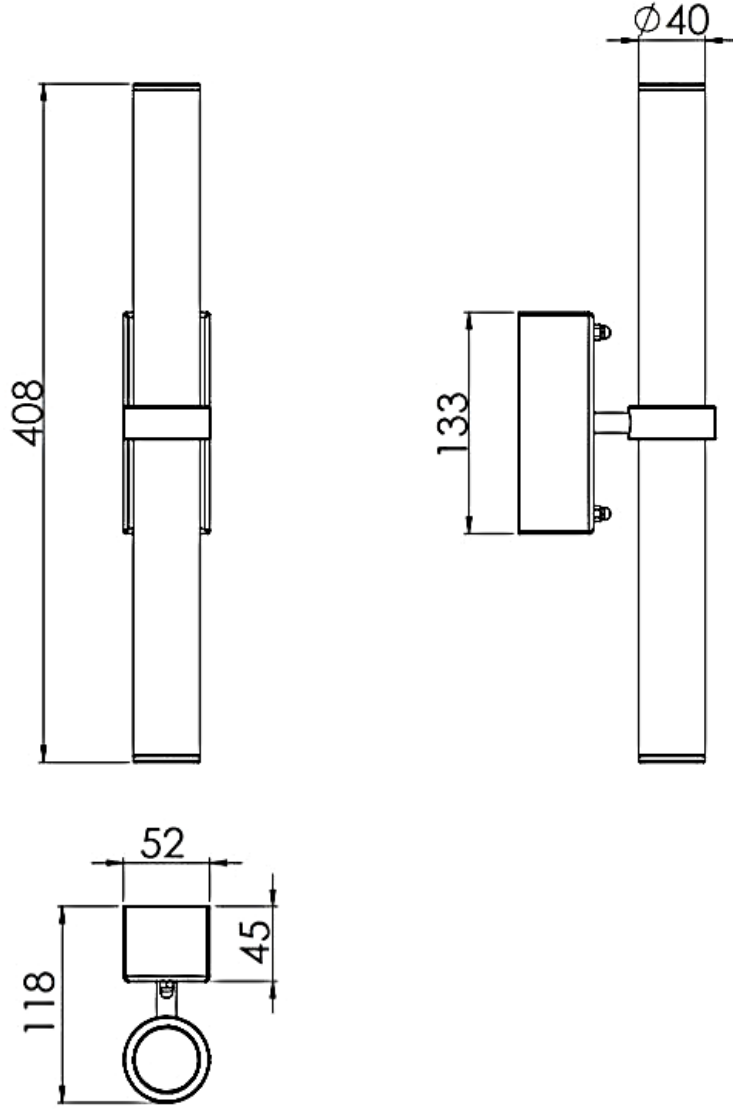

DIMENSIONS
BOYUTLAR