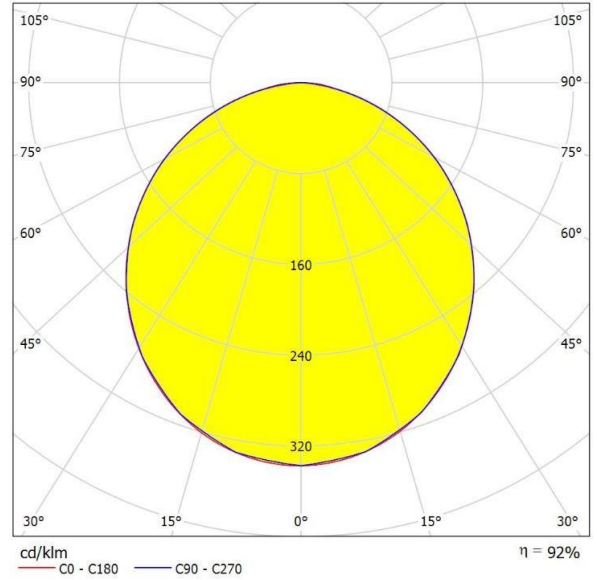

OPTICAL INFORMATION

OPTİK ÖZELLİKLER

LED	SMD LED
Diffüser	PC Cover
Difüzör	PC Kapak
LED Lifetime/Ömrü	50.000 Hours
Beam Angles/Optik	115°
LED color	4000K
Temperature	Renk sıcaklığı

Powered by Samsung LED **SAMSUNG**
ENEC Certificated LED Driver

FIELDS OF APPLICATION

UYGULAMA ALANLARI

OTHER OPTIONS DİĞER OPSİYONLAR

Order Code Sipariş Kodu	Product Name Ürün Adı	Body Color Gövde Rengi	CCT Renk Sıcaklığı	CRI Renkset Geri Verim İndeksi	Power (W) Güç	Light Output (lm) Lümen	Beam Angle Işık Açısı	Efficacy (lm/W) Etkinlik Faktörü	Dimension Boyut Ø,h	Cut Size Açılacak Delik Ölçüsü
150.25.4669	SLIM LED DOWNLIGHT 308003115RM	White	3000K	>80	3	240	115°	>80	Ø85x10mm	72mm
150.25.4670	SLIM LED DOWNLIGHT 408003115RM	White	4000K	>80	3	240	115°	>80	Ø85x10mm	72mm
150.25.4671	SLIM LED DOWNLIGHT 658003115RM	White	6500K	>81	3	240	115°	>81	Ø85x10mm	72mm
150.25.4672	SLIM LED DOWNLIGHT 308006115RM	White	3000K	>80	6	480	115°	>80	Ø120x10mm	104mm
150.25.4673	SLIM LED DOWNLIGHT 408006115RM	White	4000K	>80	6	480	115°	>80	Ø120x10mm	104mm
150.25.4674	SLIM LED DOWNLIGHT 658006115RM	White	6500K	>80	6	480	115°	>80	Ø120x10mm	104mm
150.25.4675	SLIM LED DOWNLIGHT 308009115RM	White	3000K	>80	9	720	115°	>80	Ø145x10mm	130mm
150.25.4676	SLIM LED DOWNLIGHT 408009115RM	White	4000K	>80	9	720	115°	>80	Ø145x10mm	130mm
150.25.4677	SLIM LED DOWNLIGHT 658009115RM	White	6500K	>80	9	720	115°	>80	Ø145x10mm	130mm
150.25.4678	SLIM LED DOWNLIGHT 308015115RM	White	3000K	>80	15	1200	115°	>80	Ø200x10mm	180mm
150.25.4679	SLIM LED DOWNLIGHT 408015115RM	White	4000K	>80	15	1200	115°	>80	Ø200x10mm	180mm
150.25.4680	SLIM LED DOWNLIGHT 658015115RM	White	6500K	>80	15	1200	115°	>80	Ø200x10mm	180mm
150.25.4681	SLIM LED DOWNLIGHT 308018115RM	White	3000K	>78	18	1440	115°	>78	Ø225x10mm	201mm
150.25.4682	SLIM LED DOWNLIGHT 408018115RM	White	4000K	>79	18	1440	115°	>79	Ø225x10mm	201mm
150.25.4683	SLIM LED DOWNLIGHT 658018115RM	White	6500K	>80	18	1440	115°	>80	Ø225x10mm	201mm