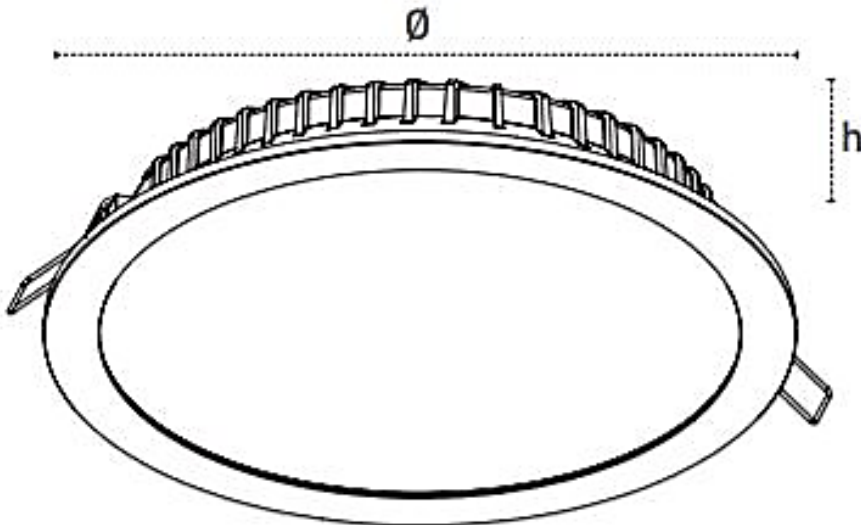

DIMENSIONS BOYUTLAR