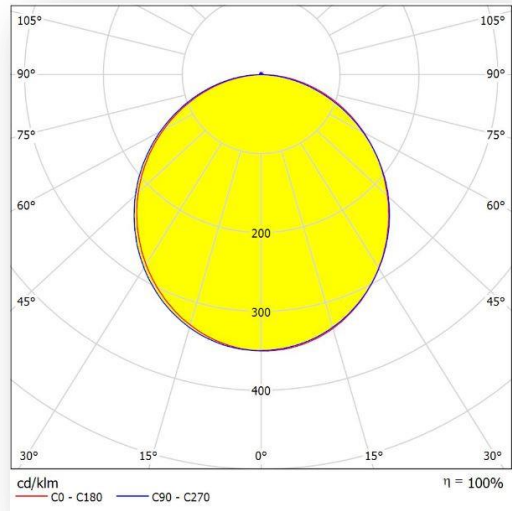

KEY SPECIFICATION

ÖNEMLİ ÖZELLİKLER

Ideal for surface mounted lighting application
Sıva üstü montajlı uygulamalar için idealdir

ENEC Certificated LED Driver
ENEC Certificali LED sürücü

Recessed diffuser,dust and fly proof light
Gömme difüzör, toz ve sinek geçirmez ışık

Best L/Ş Performance
En iyi fiyat performans (Lümen)