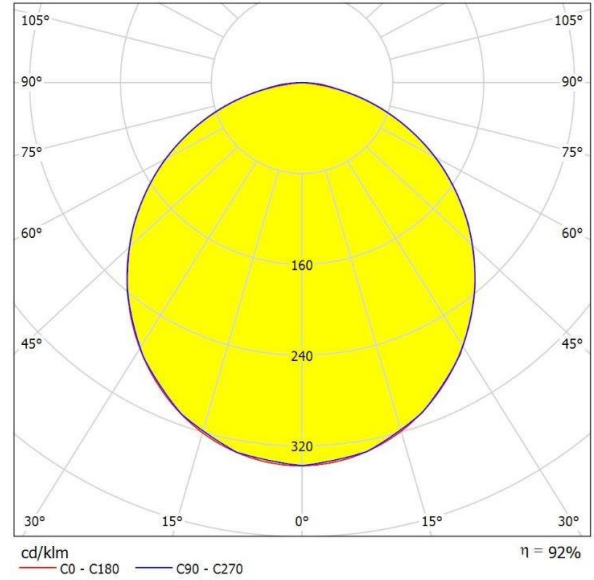

KEY SPECIFICATION

ÖNEMLİ ÖZELLİKLER

High efficacy best class LED
Yüksek verimli en iyi sınıf LED

ENEC Certificated LED Driver
ENEC Sertifikalı LED sürücü

Best L/$ Performance
En iyi fiyat performans (Lümen)